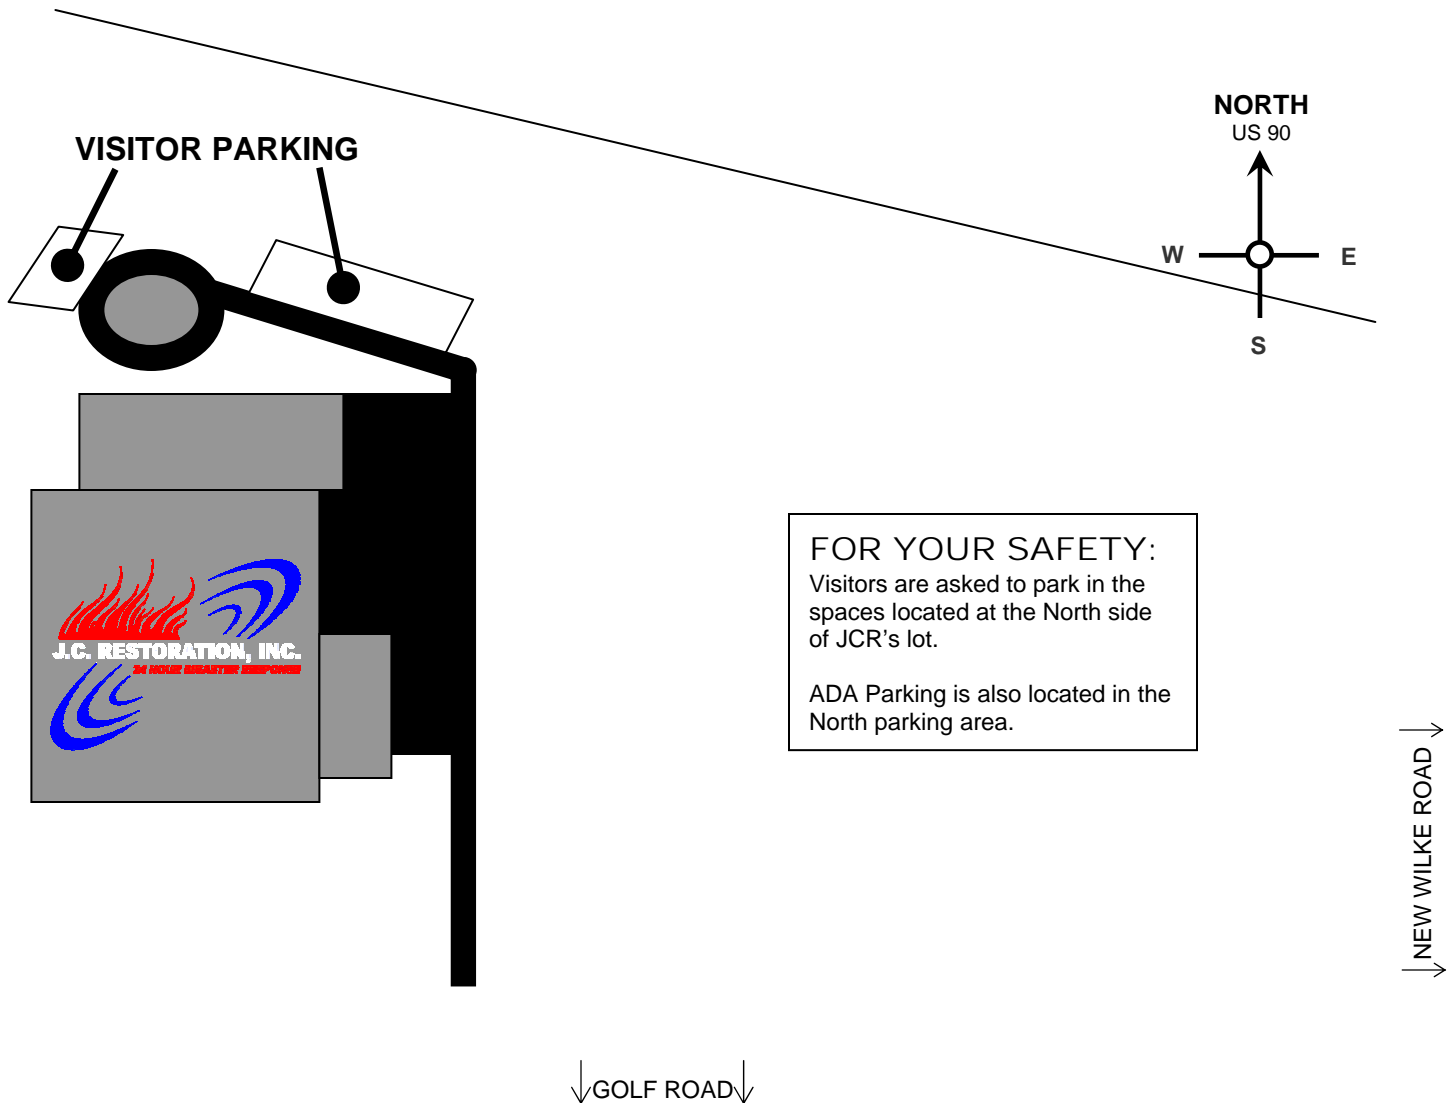

Directions to J.C. Restoration, Inc.

From the North

Route 53 South to Woodfield Road Exit
Go East on Woodfield Road (passing under Rte 53)
Go North on Frontage Road to Golf Road
Go ½ mile East on Golf Road to Apollo Drive
Go North on Apollo Drive to Squibb Avenue
Go West on Squibb Avenue

From the East/West/O'Hare Airport

U.S. 90 to Route 53 South Exit
Go East on Woodfield Road (passing under Rte 53)
Go North on Frontage Road to Golf Road
Go ½ mile East on Golf Road to Apollo Drive
Go North on Apollo Drive to Squibb Avenue
Go West on Squibb Avenue

From the South

(U.S. 290 or U.S. 355)
Go North (towards Rockford) to Route 53 North
Route 53 North to Higgins Road Exit Ramp
Continue North on Ramp/Frontage Road to Golf Road
Go East on Golf Road
Go North on Apollo Drive
Go West on Squibb Avenue

FOR YOUR SAFETY:

Visitors are asked to park in the spaces located at the North side of JCR's lot.

ADA Parking is also located in the North parking area.